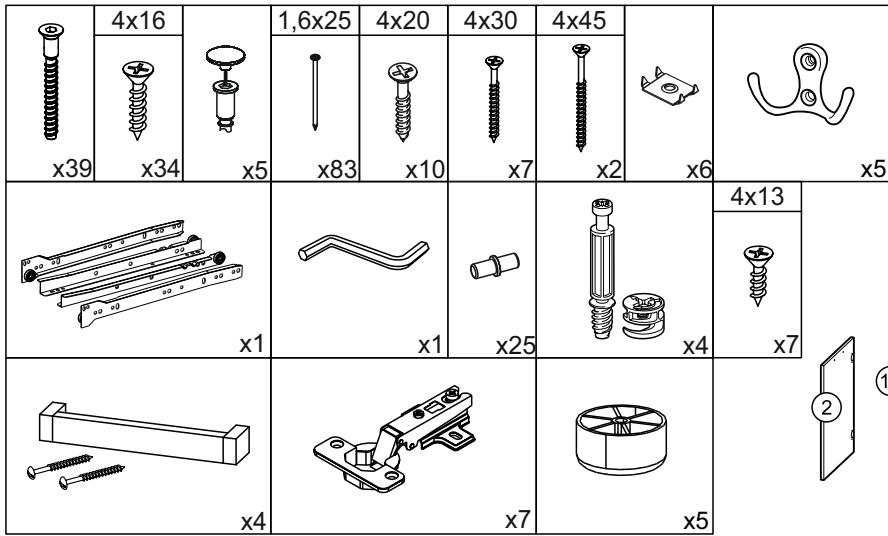

ENGLISH

Important information
Read carefully
Follow each step of the instruction carefully

Keep this information for further reference

WARNING!

Serious or fatal crushing injuries can occur from furniture tip-over. To prevent this furniture from tipping over it must be permanently fixed to the wall with the wall attachment devices.

Fastening devices for the wall are not included since different wall materials require different types of fastening devices. Use fastening devices suitable for the walls in your home. For advice on suitable fastening devices, contact your local specialized dealer.

1	2	3	4	5	6	7	8	9	10	11	12	13	14	15	16	17	18	19	20	21	22	23	24	25	26
1	1930	446	1	1																					
2	618	446	1																						
3	330	446	1																						
4	1584	450	1																						
5	1938	312	1																						
6	1938	312	1																						
7	1168	450	1																						
8	1350	330	1																						
9	1350	330	1																						
10	754	312	1																						
11	450	330	1																						
12	450	330	1																						
13	434	312	2																						
14	418	312	4																						
15	418	312	1																						
16	338	312	1																						
17	124	446	1																						
18	376	80	1																						
19	376	80	1																						
20	300	80	2																						
21	1350	350	1																						
22	1030	438	1																						
23	936	438	1																						
24	782	453	1																						
25	366	453	1																						
26	405	297	1																						